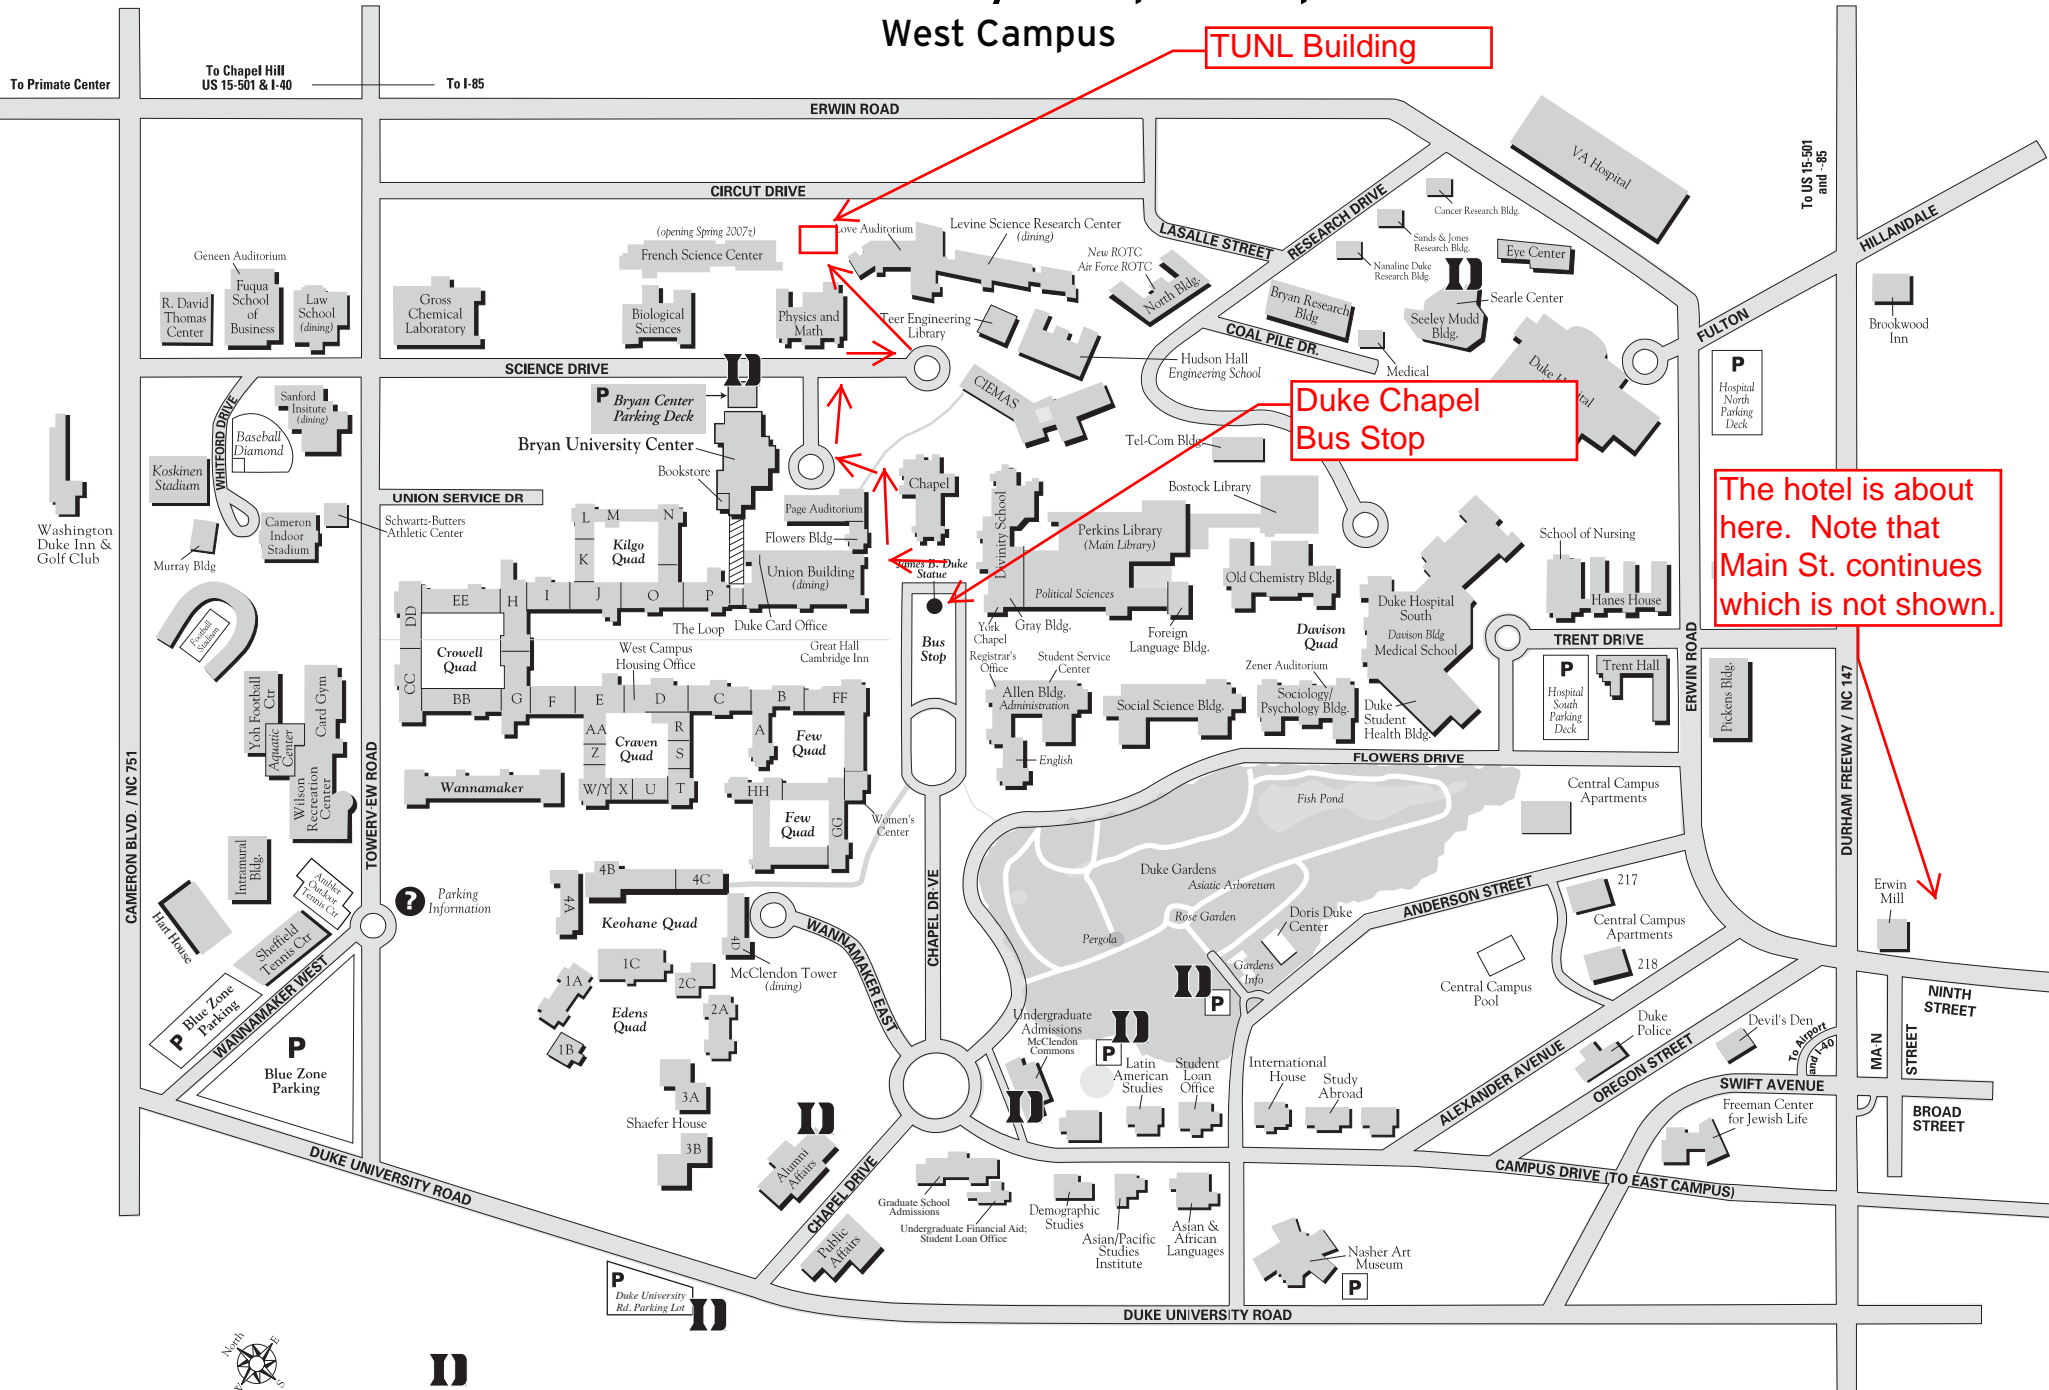

Duke University Campus Maps

West Campus

TUNL Building

Duke Chapel Bus Stop

The hotel is about here. Note that Main St. continues which is not shown.